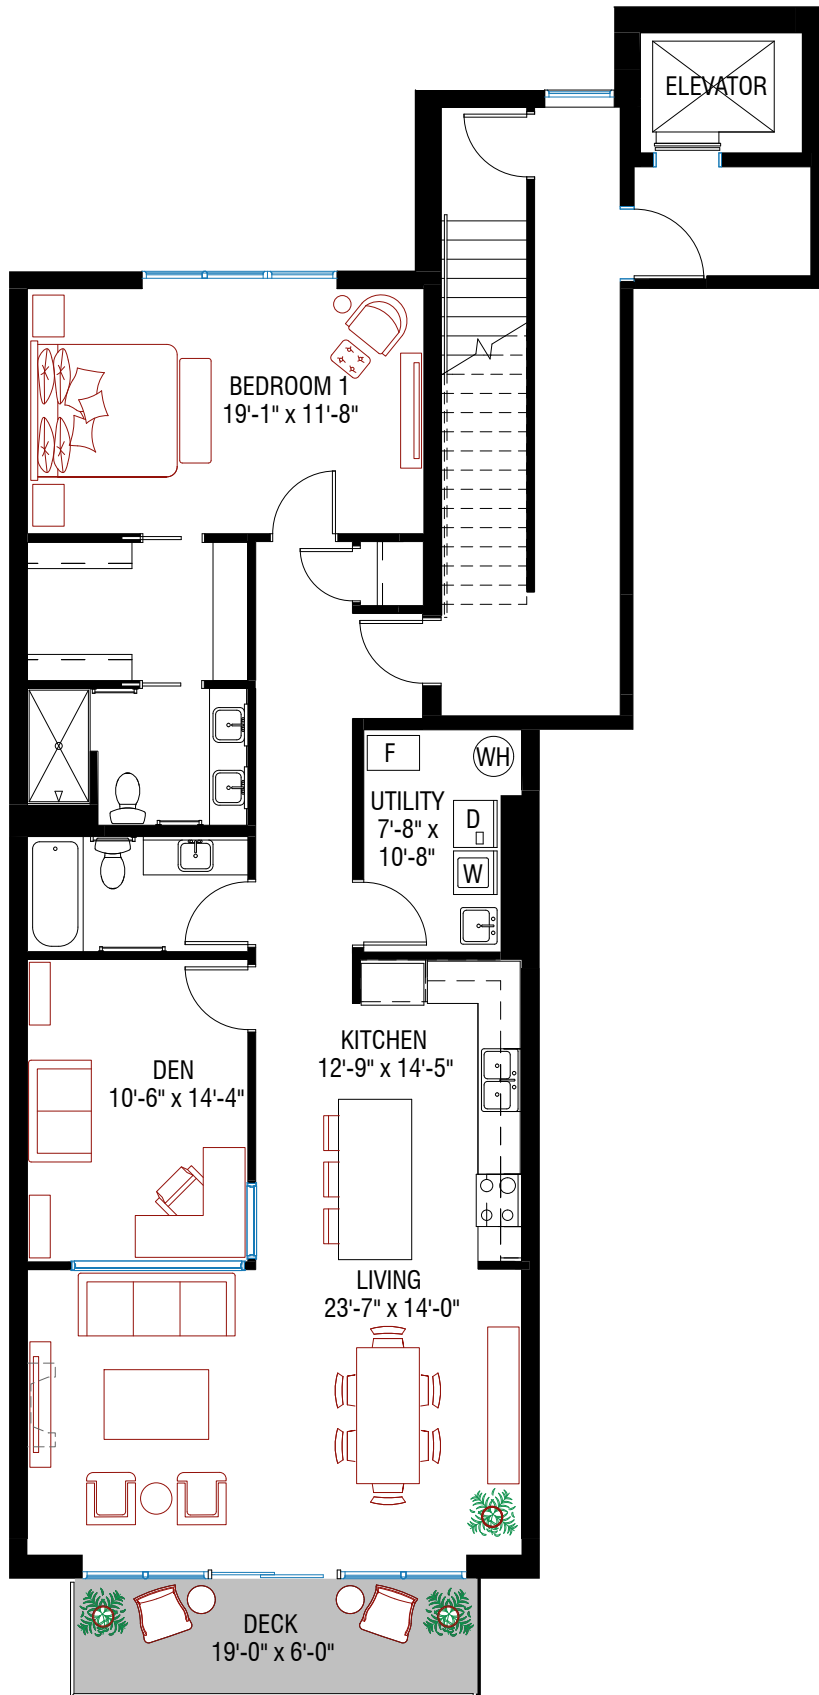

UNIT #
 6350-201
 6354-208

2BR END UNIT
 SECOND FLOOR
 1418 SF + 112 SF DECK

LAKESIDE at
**LYNDALE
 GARDENS**

UNIT #
 6350-101
 6354-108

2BR END UNIT
 FIRST FLOOR
 1418 SF + 112 SF DECK + 125 SF PATIO

LAKESIDE at
LYNDAL
GARDENS

UNIT #
 6350-203
 6354-202
 6354-204
 6354-206

1BR+ DEN MIDDLE UNIT
 SECOND FLOOR
 1418 SF + 112 SF DECK

LAKESIDE at
**LYNDALE
 GARDENS**