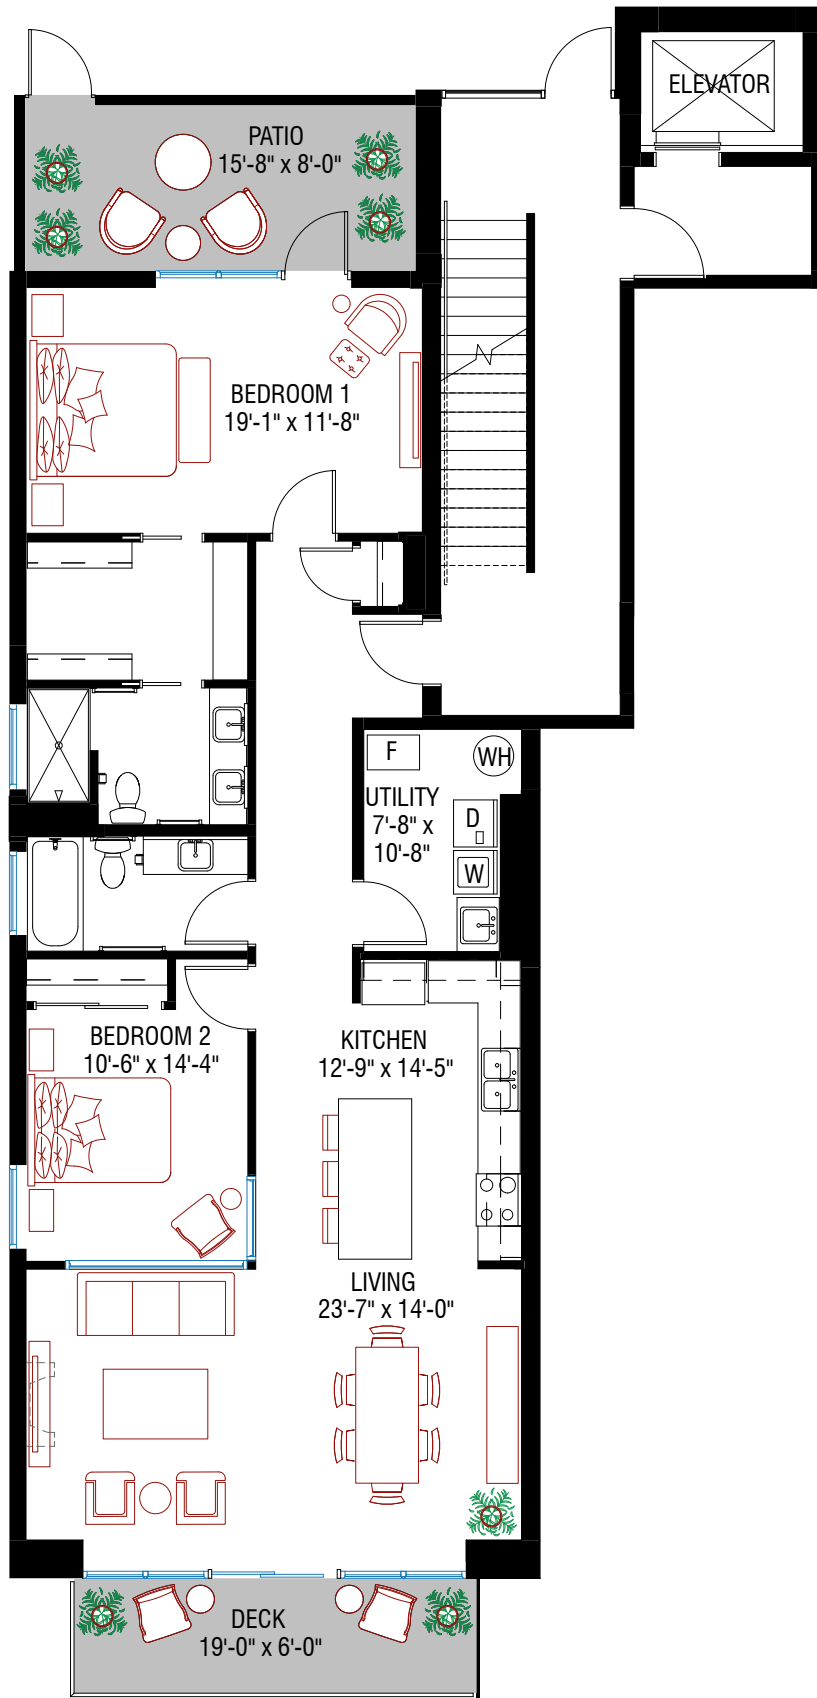

UNIT #
 6350-201
 6354-208

2BR END UNIT
 SECOND FLOOR
 1418 SF + 112 SF DECK

LAKESIDE at
**LYNDALE
 GARDENS**

UNIT #
 6350-101
 6354-108

2BR END UNIT
 FIRST FLOOR
 1418 SF + 112 SF DECK + 125 SF PATIO

LAKESIDE at
LYNDAL
GARDENS

UNIT #
 6350-203
 6354-202
 6354-204
 6354-206

1BR+ DEN MIDDLE UNIT
 SECOND FLOOR
 1418 SF + 112 SF DECK

LAKESIDE at
**LYNDALE
 GARDENS**